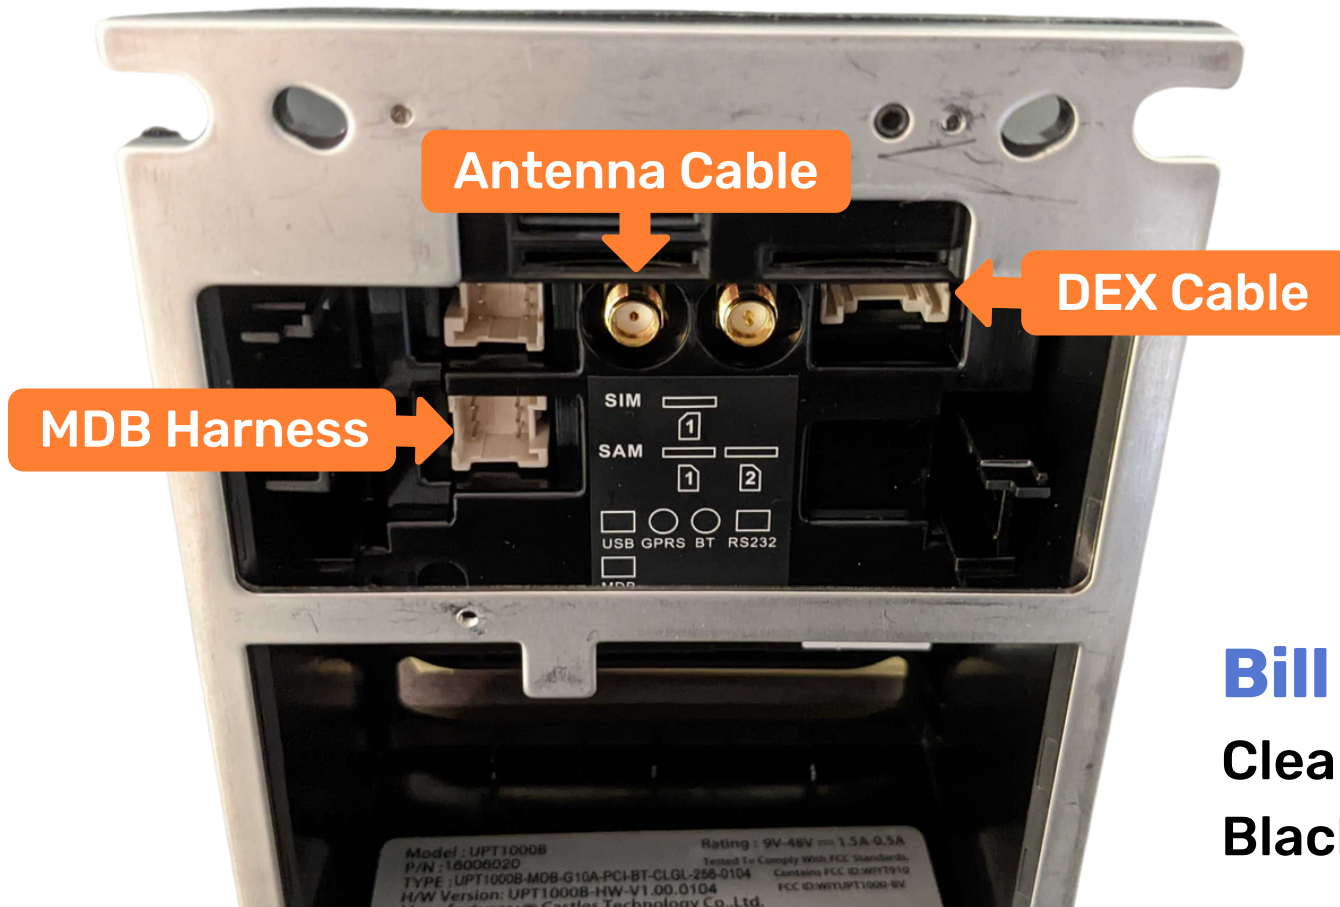

ePort Engage Combo

Wiring Quick Start Guide

Bill Validator Inserts
Clear = Canadian Currency
Black = USD